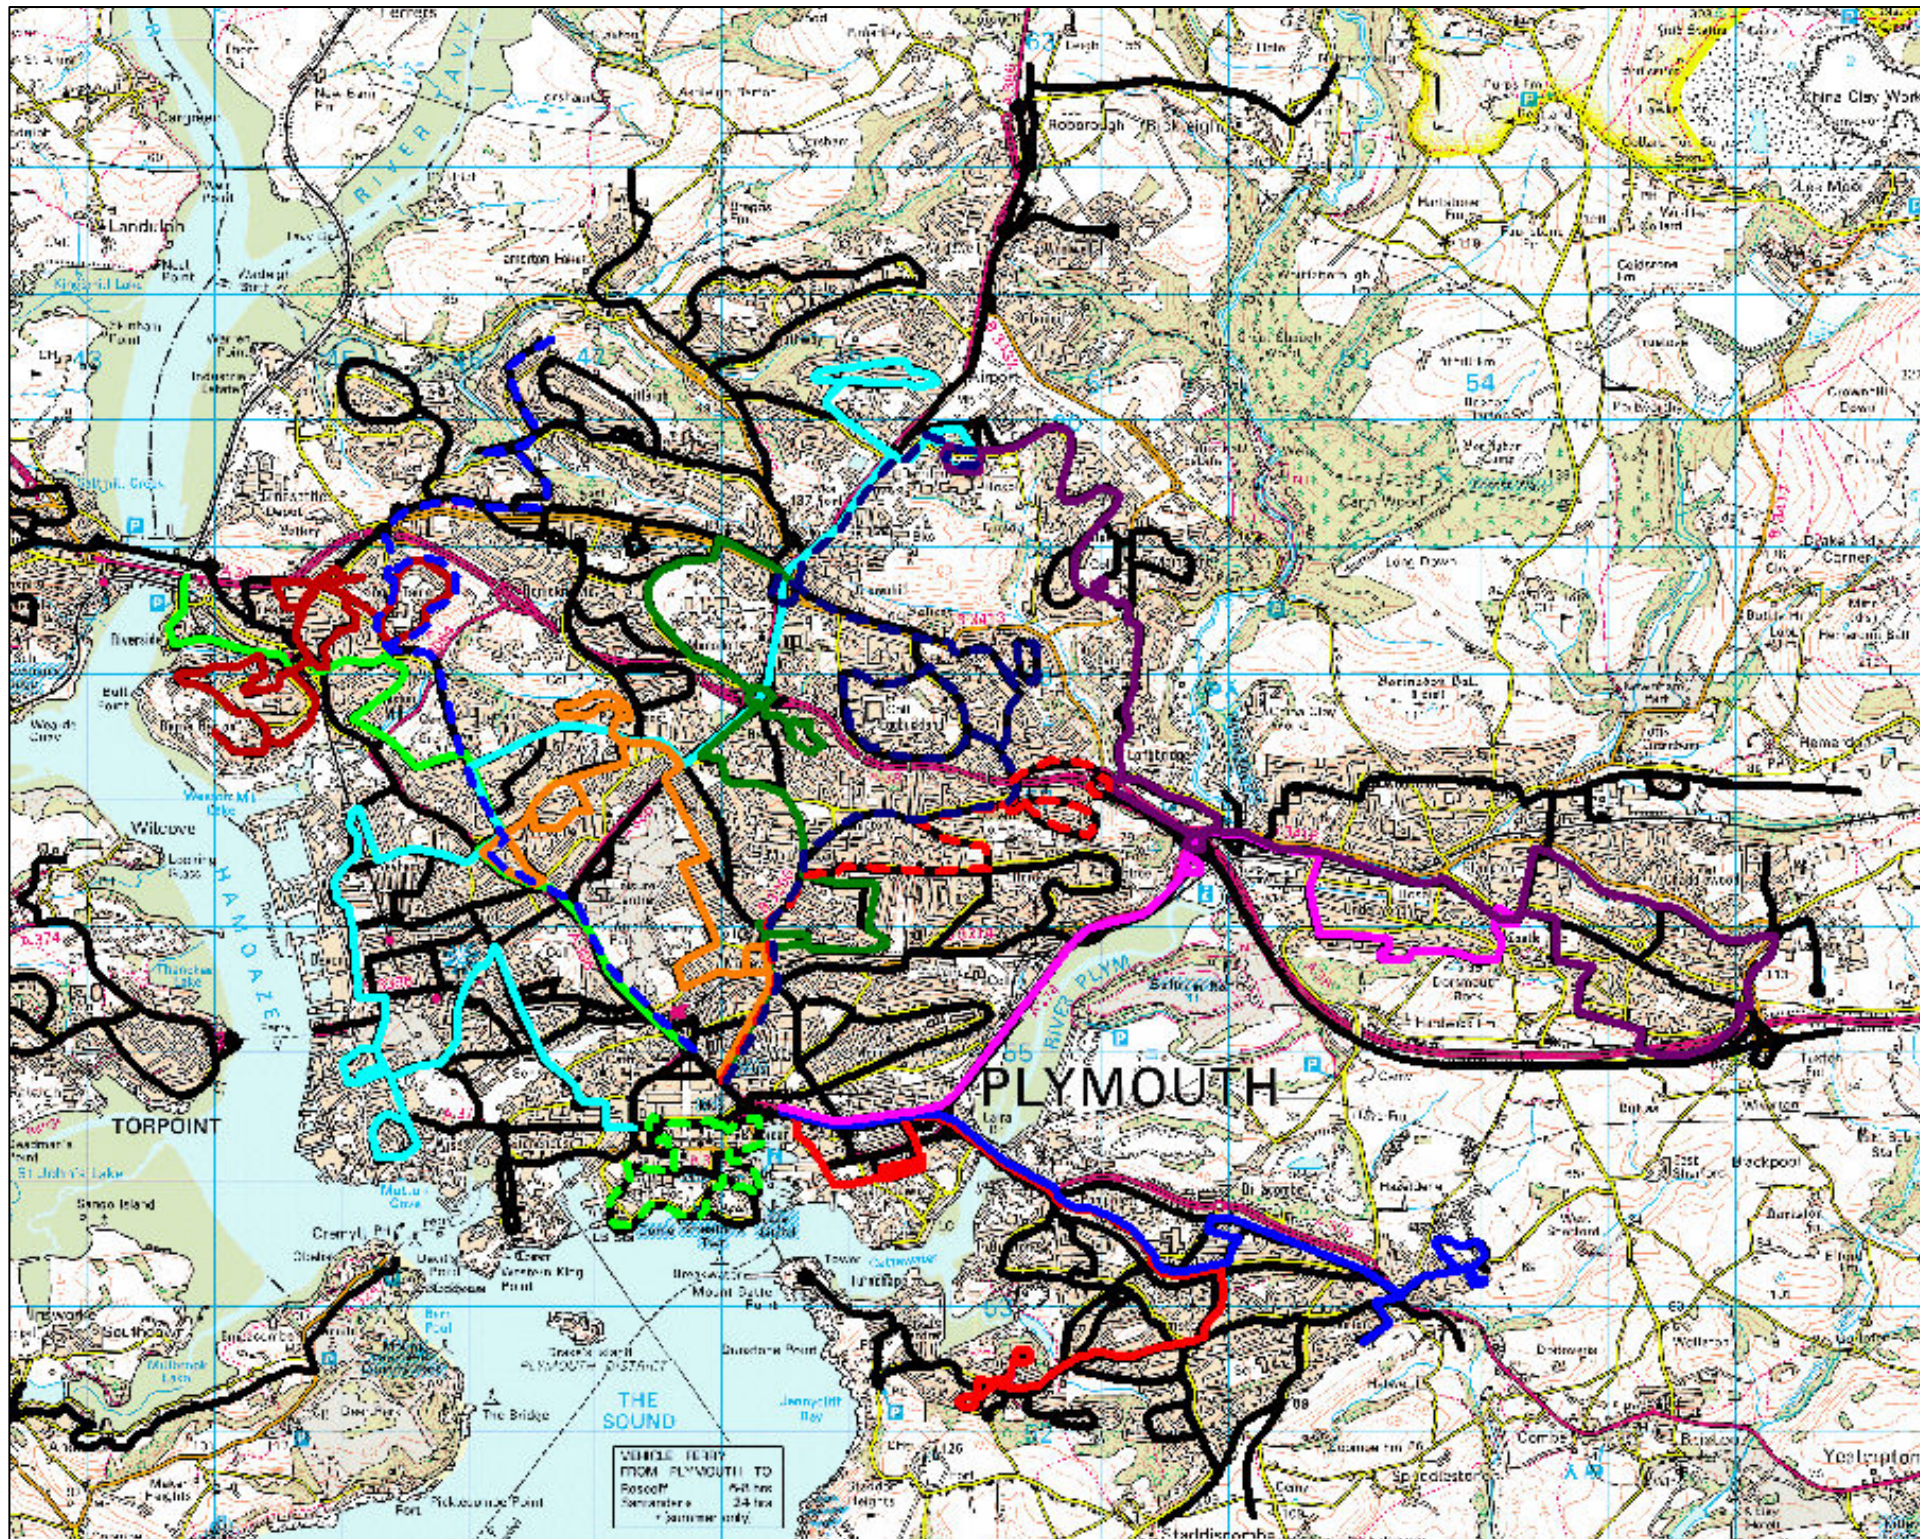

# SUBSIDISED BUS SERVICES

Council Supported Routes

KEY	
	Service 7D
	Service 13
	Service 14
	Service 18
	Service 19/A
	Service 28B
	Service 39
	Service 223 (Taxibus)
	Service 52
	Service 16B
	Service 27 (Sunday)
	Service 25 (Sunday)
	Service 31