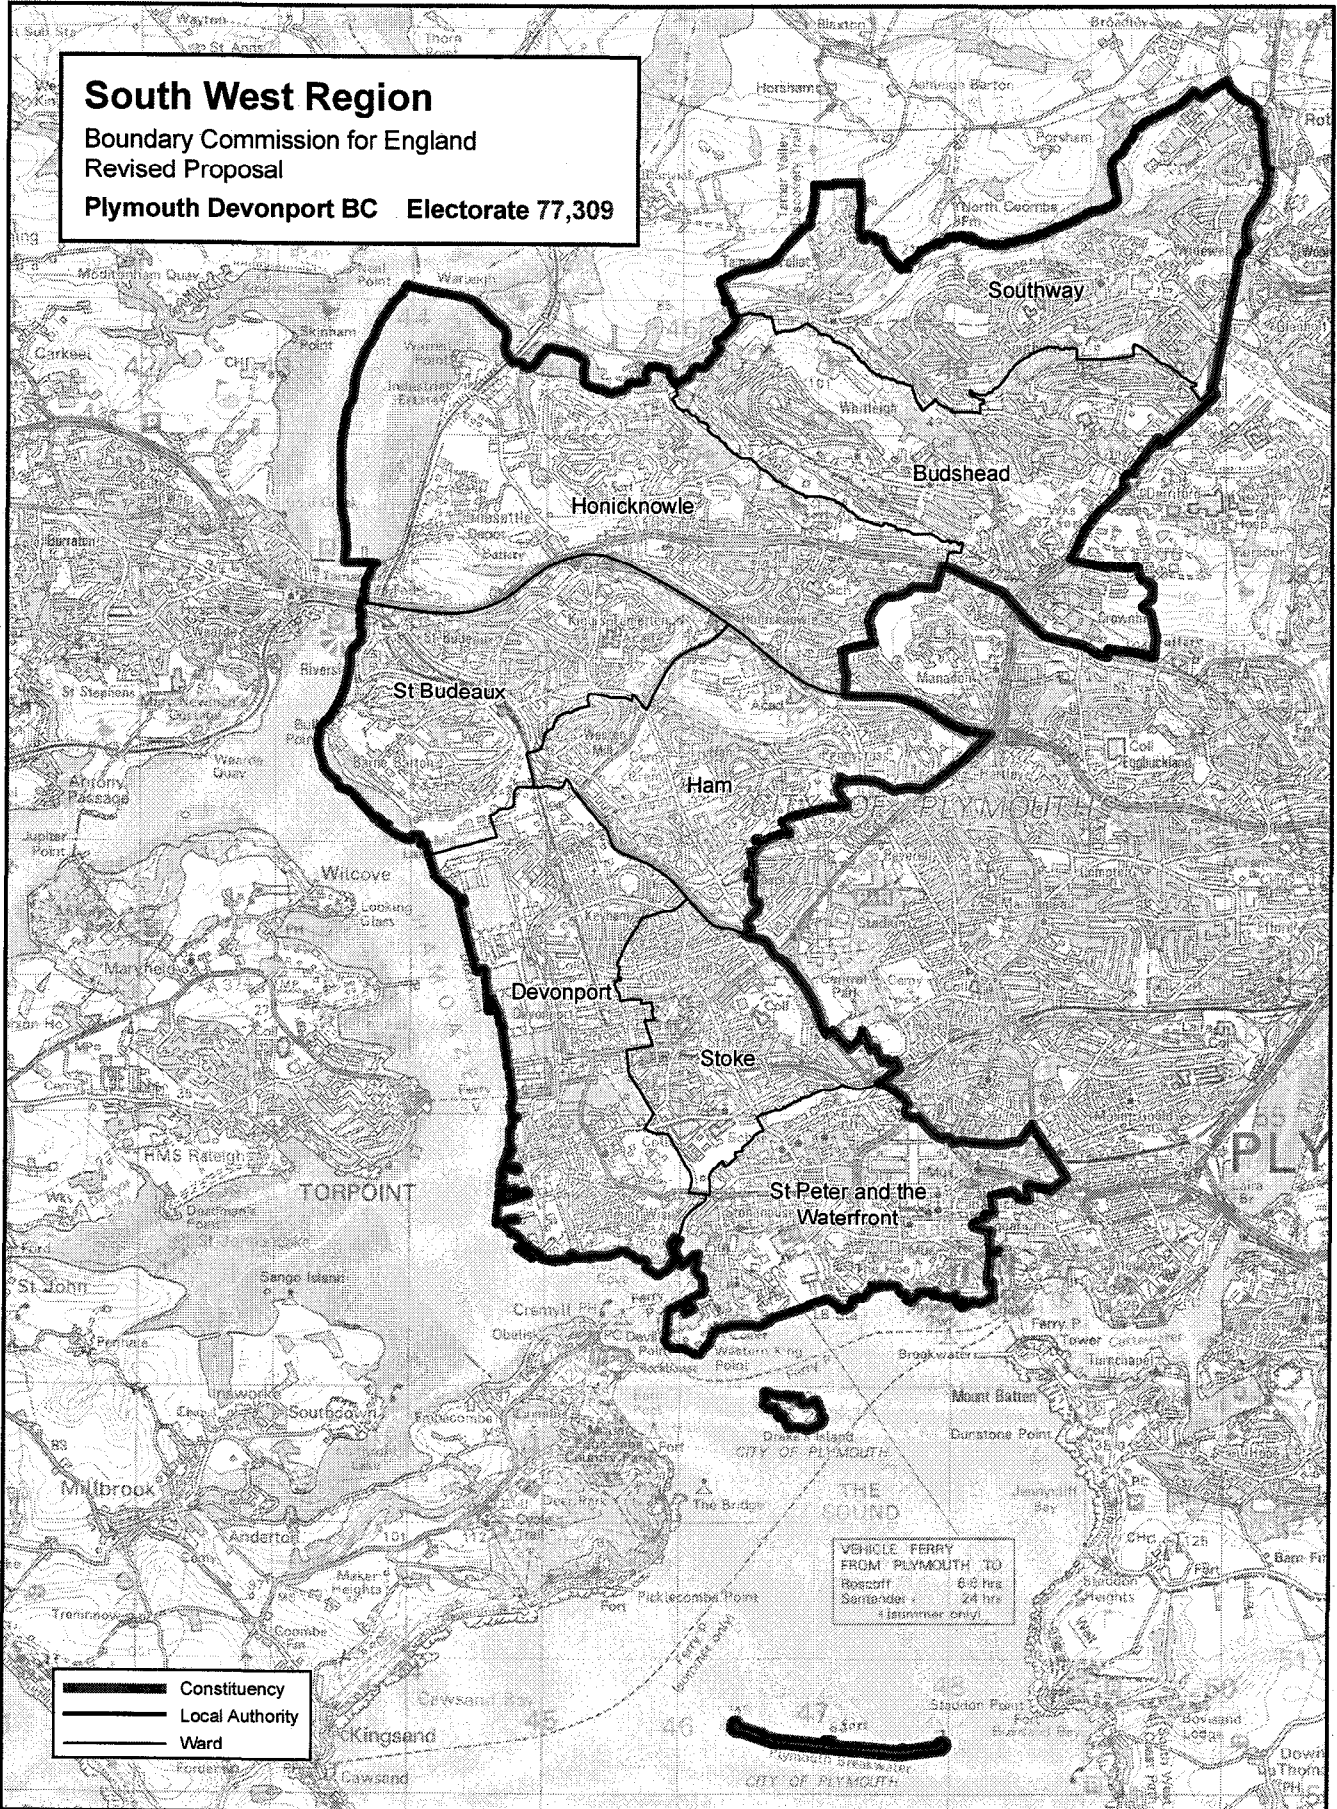

South West Region

Boundary Commission for England
Revised Proposal

Plymouth Devonport BC Electorate 77,309

This mapping extract has been produced from Ordnance Survey's mapping data on behalf of the Boundary Commission for England © Crown copyright 2012

South West Region
 Boundary Commission for England
 Revised Proposal
Tavistock and Plympton CC Electorate 79,744

Constituency
 Local Authority
 Ward

1. Tavistock South
 2. Tavistock South West

3. Ivybridge Central
 4. Ivybridge Filham
 5. Ivybridge Woodlands

This mapping extract has been produced from Ordnance Survey's mapping data on behalf of the Boundary Commission for England © Crown copyright 2012.