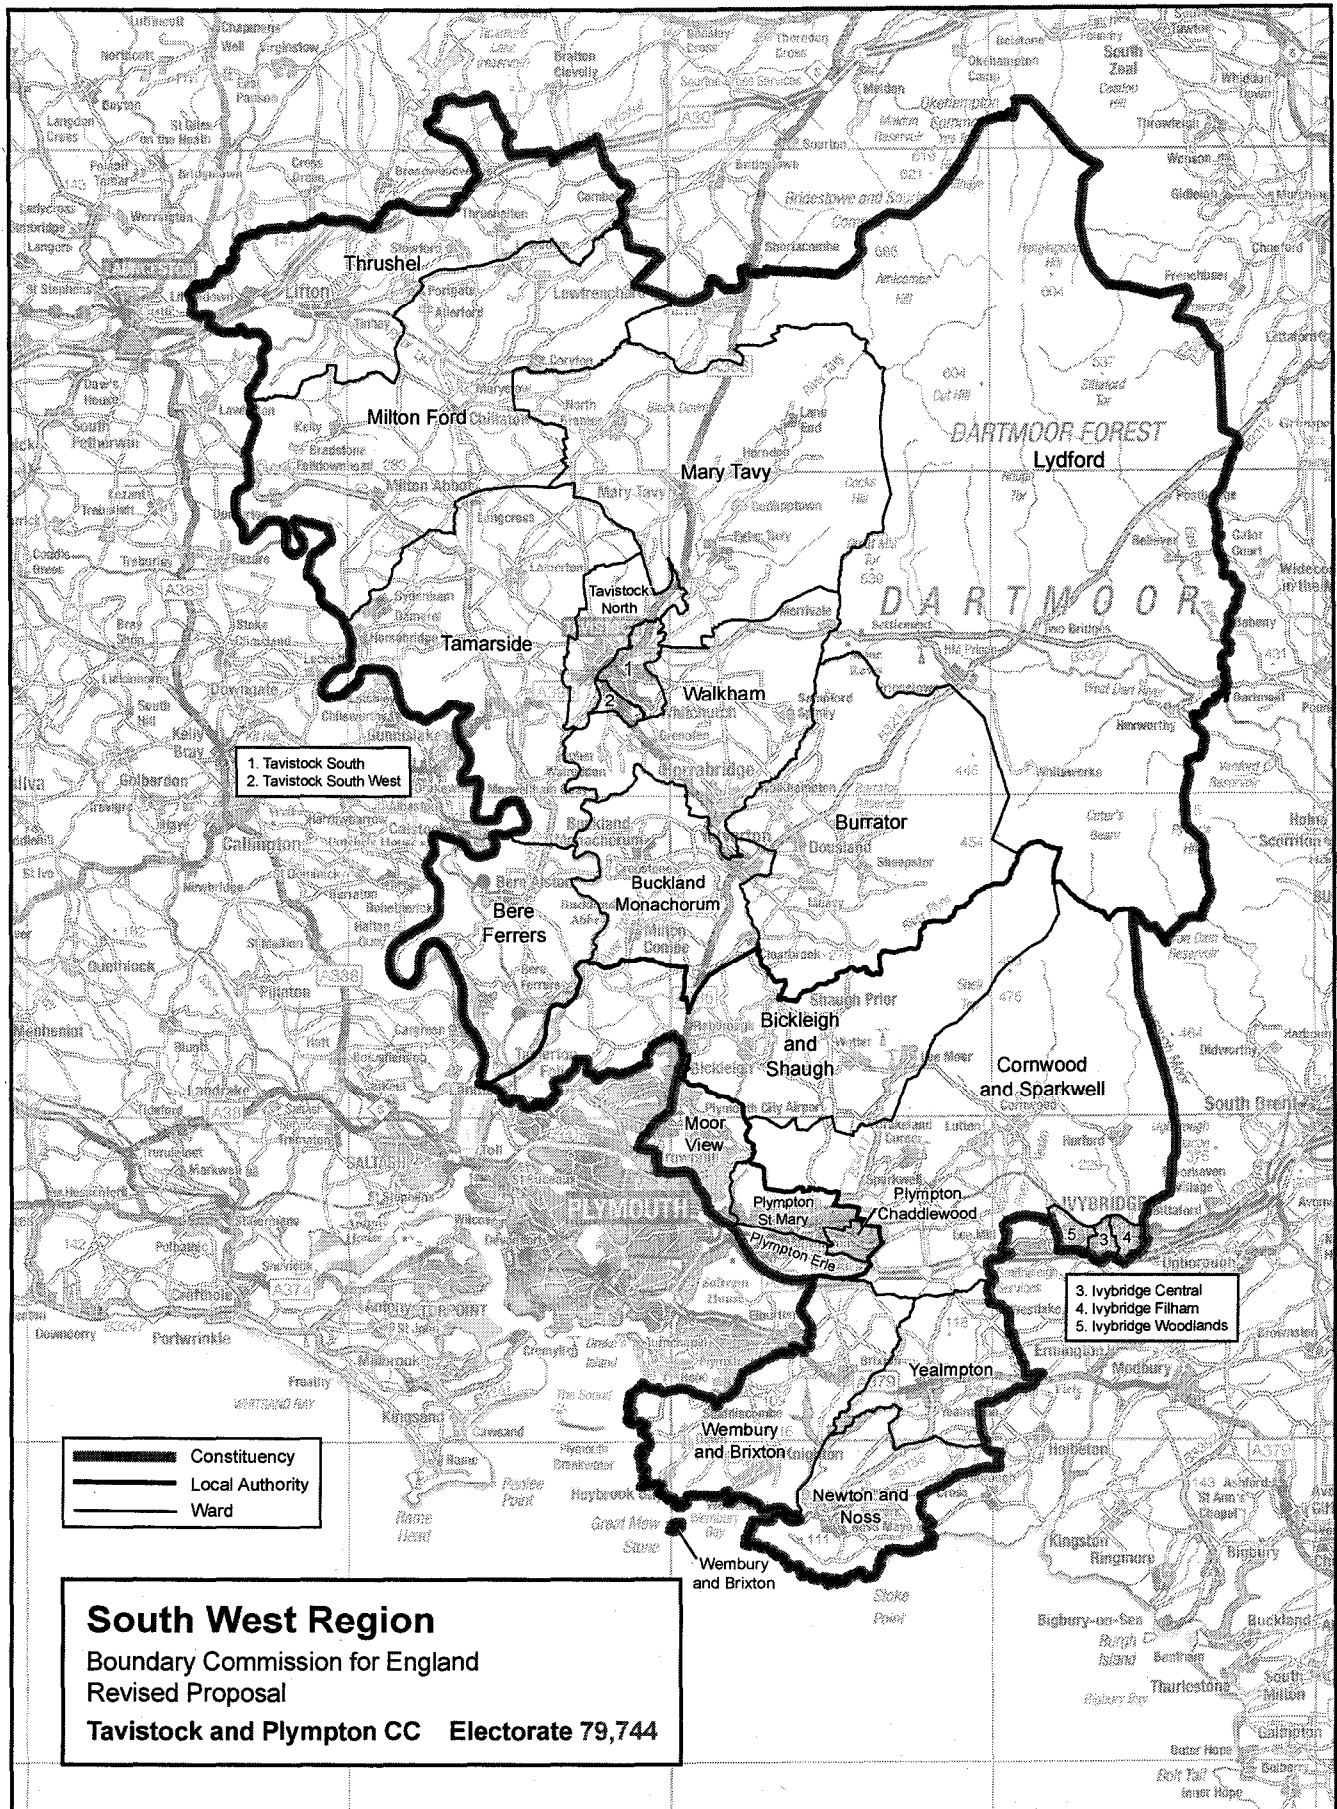

South West Region
Boundary Commission for England
Revised Proposal
Tavistock and Plympton CC Electorate 79,744

Constituency
Local Authority
Ward

1. Tavistock South
2. Tavistock South West

3. Ivybridge Central
4. Ivybridge Filham
5. Ivybridge Woodlands